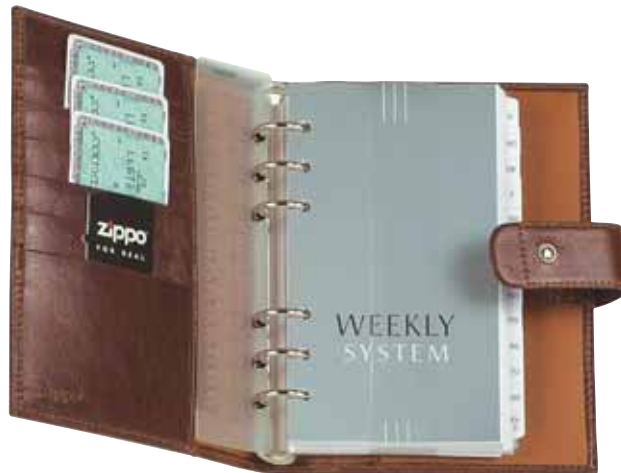

Zippos Organizer
Dimension: 17,0 x 9,7 cm
610.003 #black · 95,- €
610.004 #tobacco · 95,- €