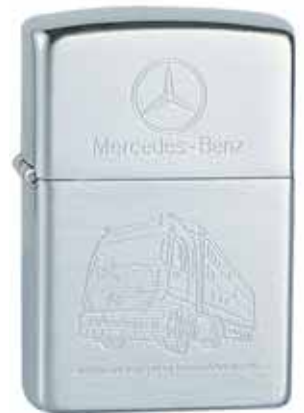

Mercedes-Benz Actros
100.008 #200 · 49,50 €