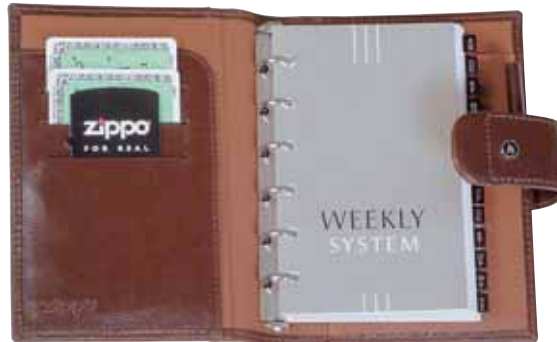

# Zippo Leather Goods

Zippo Briefcase  
610.001 #black · 275,- €  
610.002 #tobacco · 275,- €

Zippo Cigarette Case  
610.011 #black · 17,50 €  
610.012 #tobacco · 17,50 €

Zippo Organizer  
610.051 #black · 145,- €  
610.052 #tobacco · 145,- €

# Zippos Leather Goods

Zippos Organizer  
 Dimension: 12,7 x 7,9 cm  
 610.043 #black · 69,50 €  
 610.044 #tobacco · 69,50 €

Zippos Organizer  
 Dimension: 17,0 x 9,7 cm  
 610.003 #black · 95,- €  
 610.004 #tobacco · 95,- €