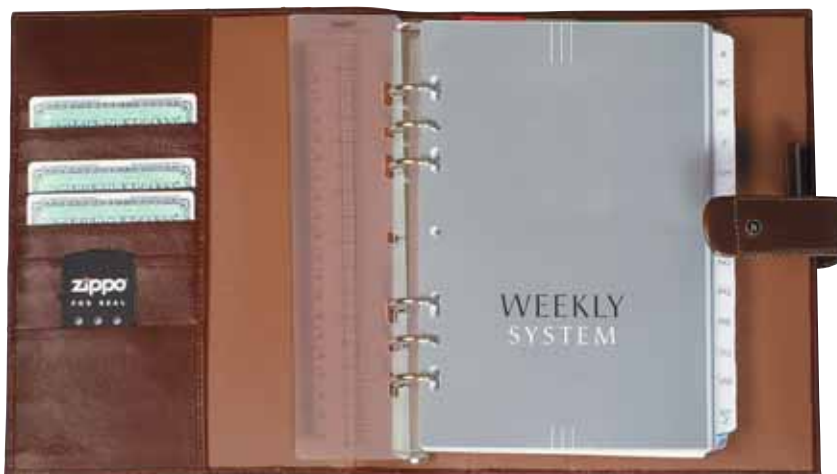

# Zippos Leather Goods

Zippos Organizer  
 Dimension: 12,7 x 7,9 cm  
 610.043 #black · 69,50 €  
 610.044 #tobacco · 69,50 €

Zippos Organizer  
 Dimension: 17,0 x 9,7 cm  
 610.003 #black · 95,- €  
 610.004 #tobacco · 95,- €

Zippos Organizer  
 Dimension: 21,5 x 15,0 cm  
 610.051 #black · 145,- €  
 610.052 #tobacco · 145,- €